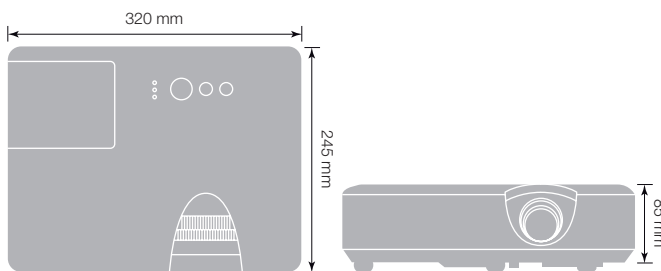

# CP-EW300

Technical Specifications

**HITACHI**  
Inspire the Next

Image size 16:10 (from projector's end)				
Screen size (diagonal)	Projection distance (a)		Screen height (cm)	
	Wide (m)	Tele (m)	b (top)	c (bottom)
30" (0.8m)	0.9	1.1	38	3
40" (1.0m)	1.2	1.5	50	4
50" (1.3m)	1.6	1.9	63	5
60" (1.5m)	1.9	2.3	75	6
100" (2.5m)	3.2	3.8	125	10
200" (5.1m)	6.4	7.7	250	19
300" (7.6m)	9.6	11.5	375	29

Image size 4:3 (from projector's end)				
Screen size (diagonal)	Projection distance (a)		Screen height (cm)	
	Wide (m)	Tele (m)	b (top)	c (bottom)
30" (0.8m)	1.0	1.3	42	3
40" (1.0m)	1.4	1.7	57	4
50" (1.3m)	1.8	2.1	71	5
60" (1.5m)	2.1	2.6	85	7
100" (2.5m)	3.6	4.3	142	11
200" (5.1m)	7.2	8.7	283	22
300" (7.6m)	10.9	13.1	425	33

## OPTICAL

LCD Panel	0.59" (1.5cm) P-Si TFT x 3
Resolution	WXGA (1280 x 800)
White light output (brightness)	3000 ANSI Lumens (Normal Mode)/2000 ANSI Lumens (Eco Mode)
Colour light output (colour brightness)	3000 ANSI Lumens (Normal Mode)/2000 ANSI Lumens (Eco Mode)
Contrast ratio	2000:1
Lens	Manual focus, Manual zoom x 1.2
Lamp wattage	225W UHP
Lamp life	5000 hours (Normal Mode)/6000 hours (Eco Mode)*
Diagonal display size	30~300" (76~762cm)
Number of colours	8 Bit/colour, 16.7M colours
Keystone	6:1 upward shift, fixed
Focus distance	0.9~9.6 m (Wide), 1.1~11.5 m (Tele)
Distance to width ratio	1.5 (Wide), 1.8 (Tele)

## PHYSICAL

Dimensions (W x H x D)	320 x 85 x 245mm (excluding feet and extrusions)
Weight	2.9Kg
Noise level	29dB (Eco Mode)/37dB (Normal Mode)
Air filter	Urethane (Up to 2000 hours)