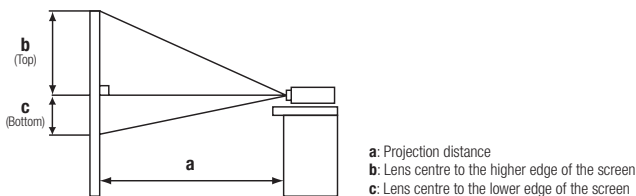

# CP-EW300

Technical Specifications

**HITACHI**  
Inspire the Next

Image size 16:10 (from projector's end)				
Screen size (diagonal)	Projection distance (a)		Screen height (cm)	
	Wide (m)	Tele (m)	b (top)	c (bottom)
30" (0.8m)	0.9	1.1	38	3
40" (1.0m)	1.2	1.5	50	4
50" (1.3m)	1.6	1.9	63	5
60" (1.5m)	1.9	2.3	75	6
100" (2.5m)	3.2	3.8	125	10
200" (5.1m)	6.4	7.7	250	19
300" (7.6m)	9.6	11.5	375	29

Image size 4:3 (from projector's end)				
Screen size (diagonal)	Projection distance (a)		Screen height (cm)	
	Wide (m)	Tele (m)	b (top)	c (bottom)
30" (0.8m)	1.0	1.3	42	3
40" (1.0m)	1.4	1.7	57	4
50" (1.3m)	1.8	2.1	71	5
60" (1.5m)	2.1	2.6	85	7
100" (2.5m)	3.6	4.3	142	11
200" (5.1m)	7.2	8.7	283	22
300" (7.6m)	10.9	13.1	425	33

## OPTICAL

LCD Panel	0.59" (1.5cm) P-Si TFT x 3
Resolution	WXGA (1280 x 800)
White light output (brightness)	3000 ANSI Lumens (Normal Mode)/2000 ANSI Lumens (Eco Mode)
Colour light output (colour brightness)	3000 ANSI Lumens (Normal Mode)/2000 ANSI Lumens (Eco Mode)
Contrast ratio	2000:1
Lens	Manual focus, Manual zoom x 1.2
Lamp wattage	225W UHP
Lamp life	5000 hours (Normal Mode)/6000 hours (Eco Mode)*
Diagonal display size	30~300" (76~762cm)
Number of colours	8 Bit/colour, 16.7M colours
Keystone	6:1 upward shift, fixed
Focus distance	0.9~9.6 m (Wide), 1.1~11.5 m (Tele)
Distance to width ratio	1.5 (Wide), 1.8 (Tele)

## PHYSICAL

Dimensions (W x H x D)	320 x 85 x 245mm (excluding feet and extrusions)
Weight	2.9Kg
Noise level	29dB (Eco Mode)/37dB (Normal Mode)
Air filter	Urethane (Up to 2000 hours)