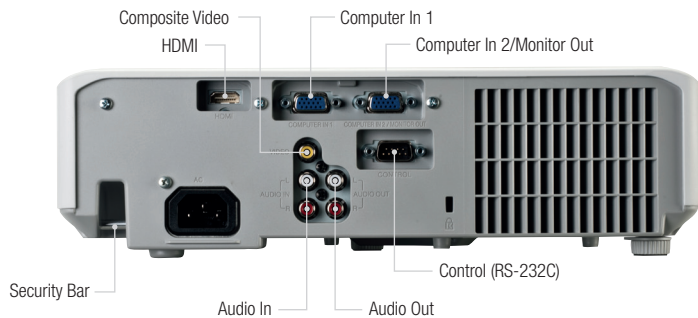

# CP-EW300

Technical Specifications

**HITACHI**  
Inspire the Next

Image size 16:10 (from projector's end)				
Screen size (diagonal)	Projection distance (a)		Screen height (cm)	
	Wide (m)	Tele (m)	b (top)	c (bottom)
30" (0.8m)	0.9	1.1	38	3
40" (1.0m)	1.2	1.5	50	4
50" (1.3m)	1.6	1.9	63	5
60" (1.5m)	1.9	2.3	75	6
100" (2.5m)	3.2	3.8	125	10
200" (5.1m)	6.4	7.7	250	19
300" (7.6m)	9.6	11.5	375	29

## OPTICAL

LCD Panel	0.59" (1.5cm) P-Si TFT x 3
Resolution	WXGA (1280 x 800)
White light output (brightness)	3000 ANSI Lumens (Normal Mode)/2000 ANSI Lumens (Eco Mode)
Colour light output (colour brightness)	3000 ANSI Lumens (Normal Mode)/2000 ANSI Lumens (Eco Mode)
Contrast ratio	2000:1
Lens	Manual focus, Manual zoom x 1.2
Lamp wattage	225W UHP
Lamp life	5000 hours (Normal Mode)/6000 hours (Eco Mode)*
Diagonal display size	30~300" (76~762cm)
Number of colours	8 Bit/colour, 16.7M colours
Keystone	6:1 upward shift, fixed
Focus distance	0.9~9.6 m (Wide), 1.1~11.5 m (Tele)
Distance to width ratio	1.5 (Wide), 1.8 (Tele)

## PHYSICAL

Dimensions (W x H x D)	320 x 85 x 245mm (excluding feet and extrusions)
Weight	2.9Kg
Noise level	29dB (Eco Mode)/37dB (Normal Mode)
Air filter	Urethane (Up to 2000 hours)